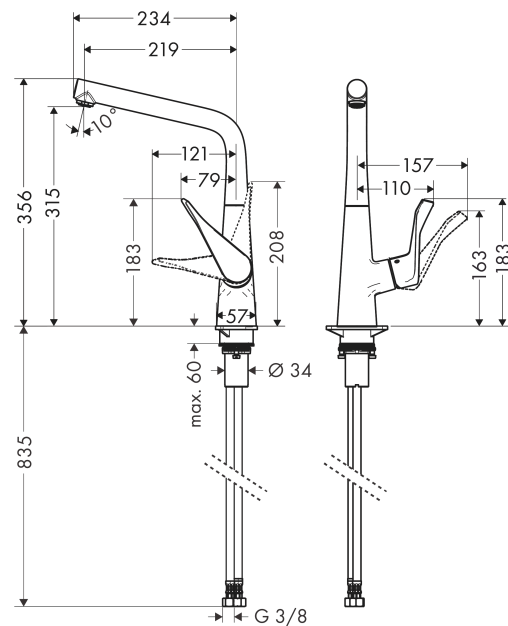

Metris M71

Single lever kitchen mixer 320, 1jet

Surfaces: **Stainless Steel Finish** Article Number: **14822800**

Description

product features

- ComfortZone 320
- swivel range adjustable in 3 steps 110°, 150° or 360°
- laminar spray
- connection dimension: DN15
- maximum flow rate at 3 bar: 13 l/min
- ceramic cartridge
- connection type: G 3/8 connections
- suitable for continuous flow water heaters
- significantly reduced splashing by soft start of the water flow

Technology

Product image

Scale drawing

Flowchart