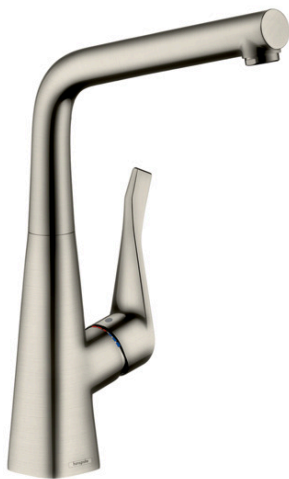

Metris M71

Single lever kitchen mixer 320, 1jet

Surfaces: **Stainless Steel Finish** Article Number: **14822800**

Description

product features

- ComfortZone 320
- swivel range adjustable in 3 steps 110°, 150° or 360°
- laminar spray
- connection dimension: DN15
- maximum flow rate at 3 bar: 13 l/min
- ceramic cartridge
- connection type: G 3/8 connections
- suitable for continuous flow water heaters
- significantly reduced splashing by soft start of the water flow

Technology

Product image

Scale drawing

Flowchart